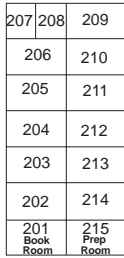

STOBER FIELD

**Lynbrook High School
1280 Johnson Avenue
San Jose CA 95129**

Football Stadium

STAFF & VISITOR PARKING

RESTROOM