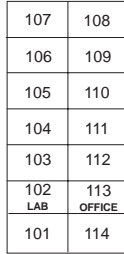

STOBER FIELD

**Lynbrook High School
1280 Johnson Avenue
San Jose CA 95129**

Football Stadium

STAFF & VISITOR PARKING

RESTROOM