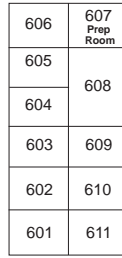

STOBER FIELD

**Lynbrook High School
1280 Johnson Avenue
San Jose CA 95129**

Football Stadium

STAFF & VISITOR PARKING

RESTROOM