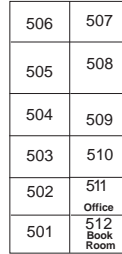

STOBER FIELD

**Lynbrook High School
1280 Johnson Avenue
San Jose CA 95129**

Football Stadium

STAFF & VISITOR PARKING

RESTROOM